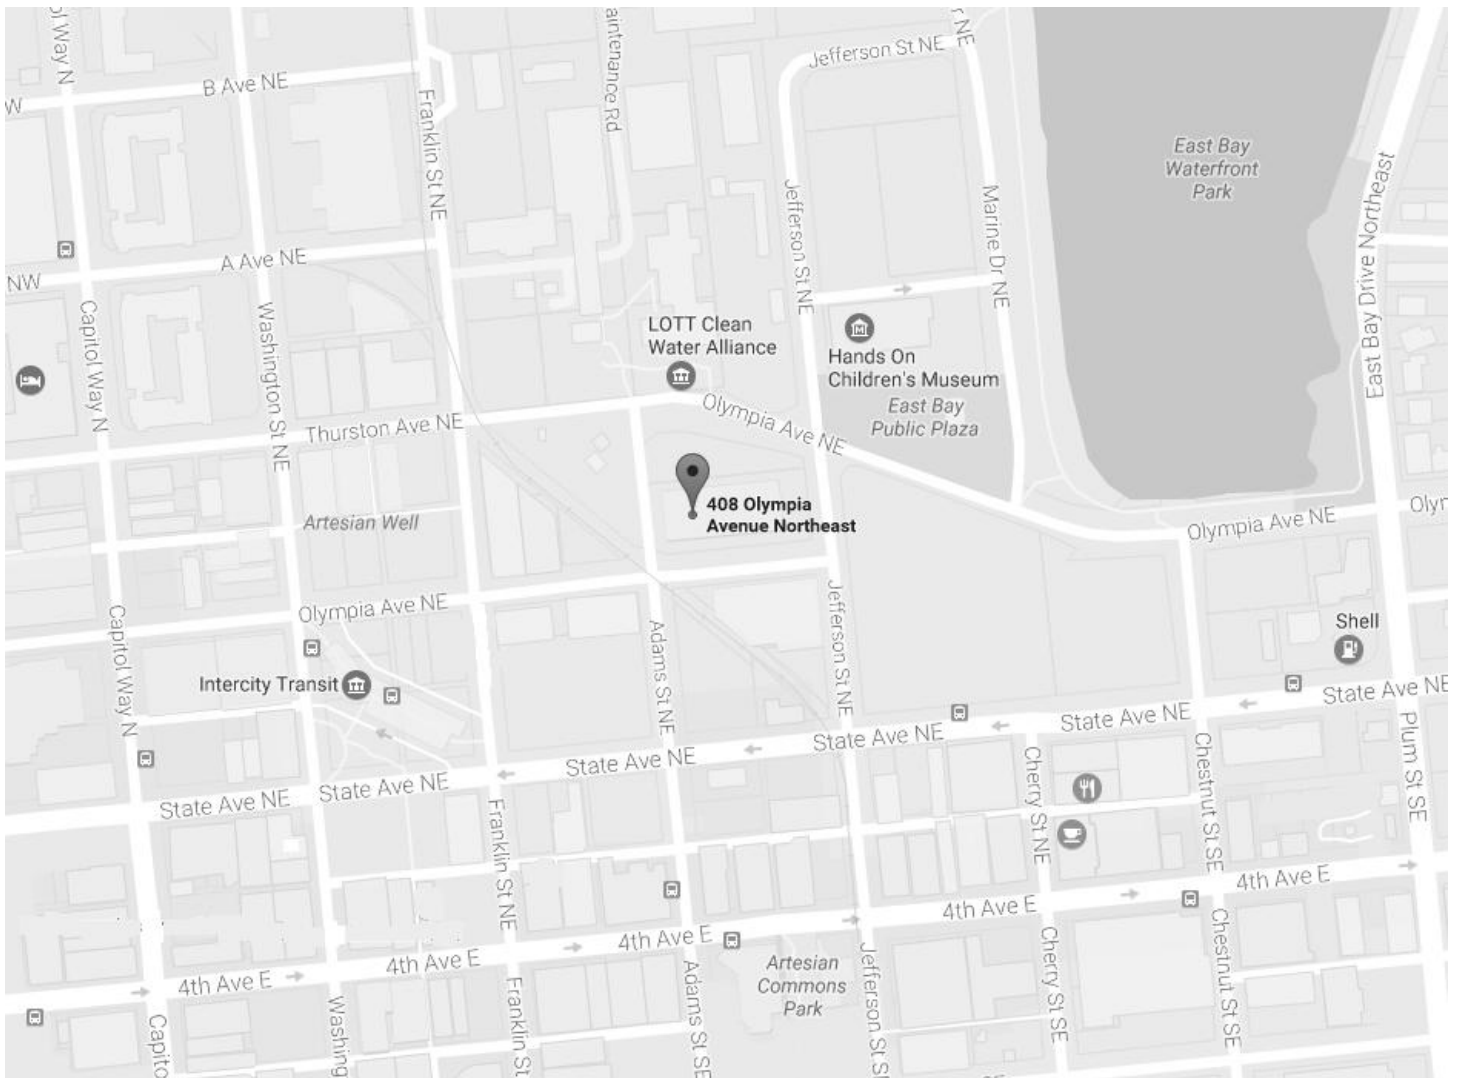

Emergency Overnight Shelter

Sheltering for the Health & Safety of All

IWshelter.org

WINTER WARMING CENTER LOCATION

SEE OTHER SIDE FOR MORE INFORMATION

IW Emergency Overnight Shelter

(360) 918-8424 Front Desk Staff 4pm–8am Daily / info@iwshelter.org

701 Franklin St SE (Physical) / PO Box 1221 (Mailing) / Olympia, WA 98507